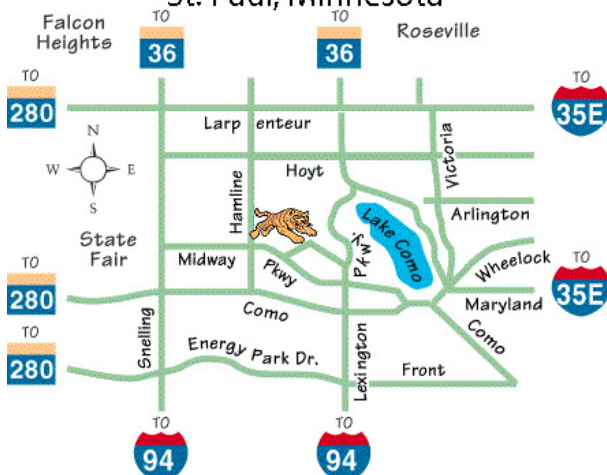

Marjorie McNeely Conservatory

at Como Park

1225 Estabrook Drive

Saint Paul, Minnesota

PLEASE RSVP BY SUNDAY MAY 14th IF YOU CAN MAKE IT

Email: jungdo@gmail.com

Phone: (952) 210-2122

Como Park Conservatory St. Paul, Minnesota

From Northern Suburbs (White Bear Lake, Coon Rapids, etc.)

Go south on 35W or 35E to Hwy 36
From 35W take Hwy 36 East
From 35E take Hwy 36 West
Exit onto Lexington, go South
Follow Lexington to Horton Avenue
Turn right at Horton Avenue
Take the next possible right onto Midway
Parkway. Follow the signs Como Park Zoo and
Conservatory Parking Lots.

From Eastern Suburbs (Oakdale, Woodbury & Wisconsin)

Take I 94 West to the Lexington Parkway exit
Turn right onto Lexington Parkway
Follow Lexington north to Horton Avenue
Turn left at Horton Avenue
Take the next possible right onto Midway
Parkway. Follow the signs Como Park Zoo and
Conservatory Parking Lots.

From Southern Suburbs (Burnsville, Bloomington, Lakeville, etc.)

Take 35E north to the Randolph Avenue exit
Turn left on Randolph to Lexington Parkway
Take a right onto Lexington Parkway, and follow
north for several miles
Turn left at Horton Avenue
Take the next possible right onto Midway
Parkway. Follow the signs Como Park Zoo and
Conservatory Parking Lots.